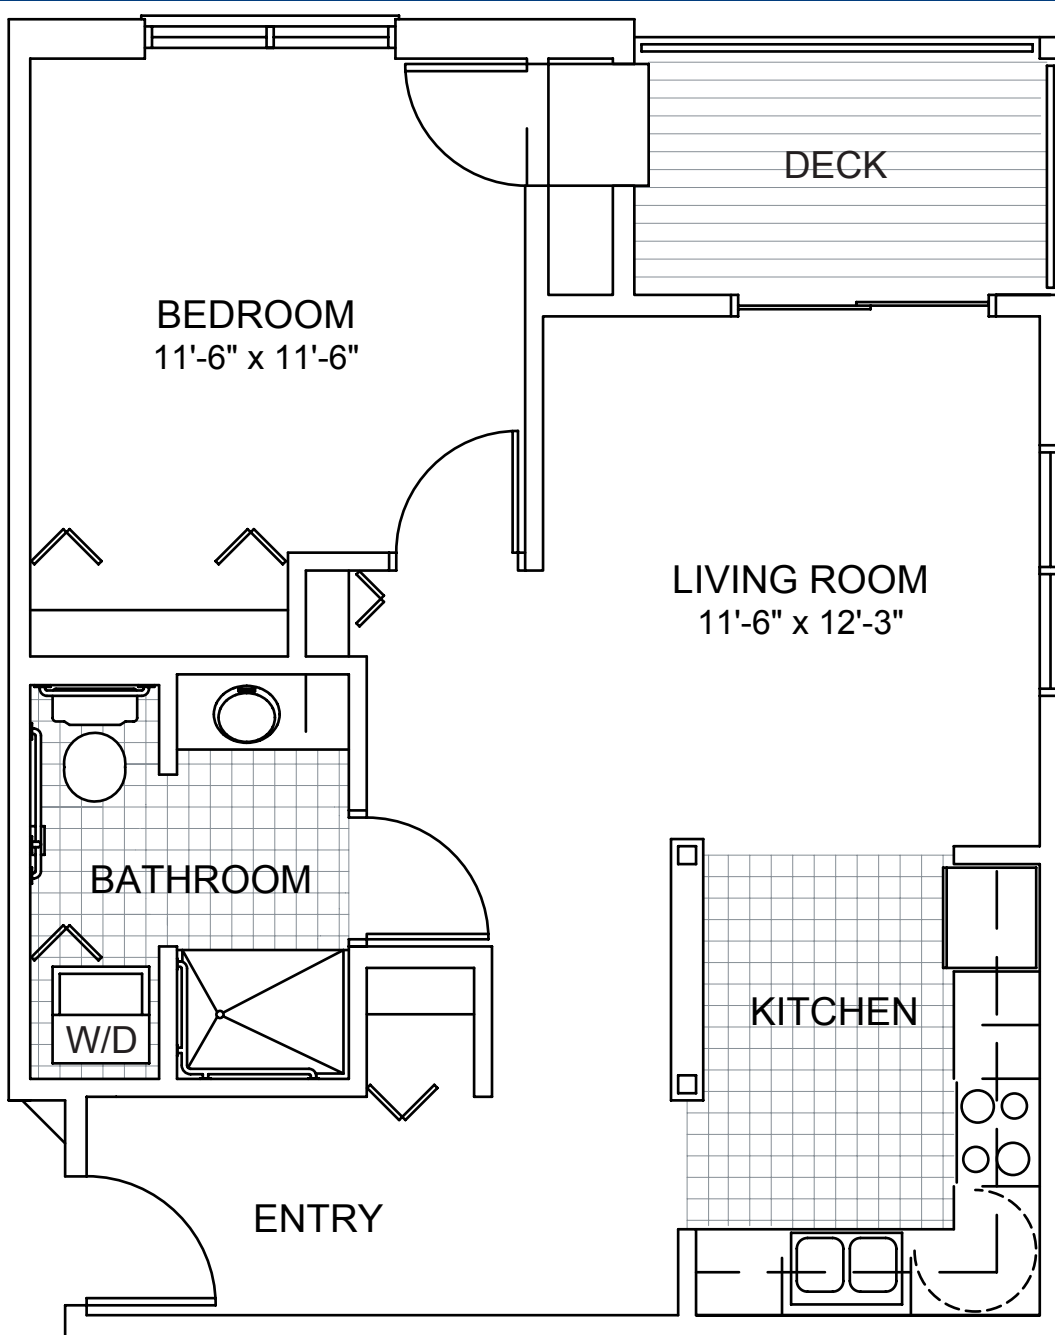

CORNELIA HOUSE

Feronia Collection

FERONIA - STYLE A
ONE BEDROOM - 667 SF
(deck not included in SF calculation)

CORNELIA HOUSE

Feronia Collection

FERONIA - STYLE B
ONE BEDROOM - 703 SF