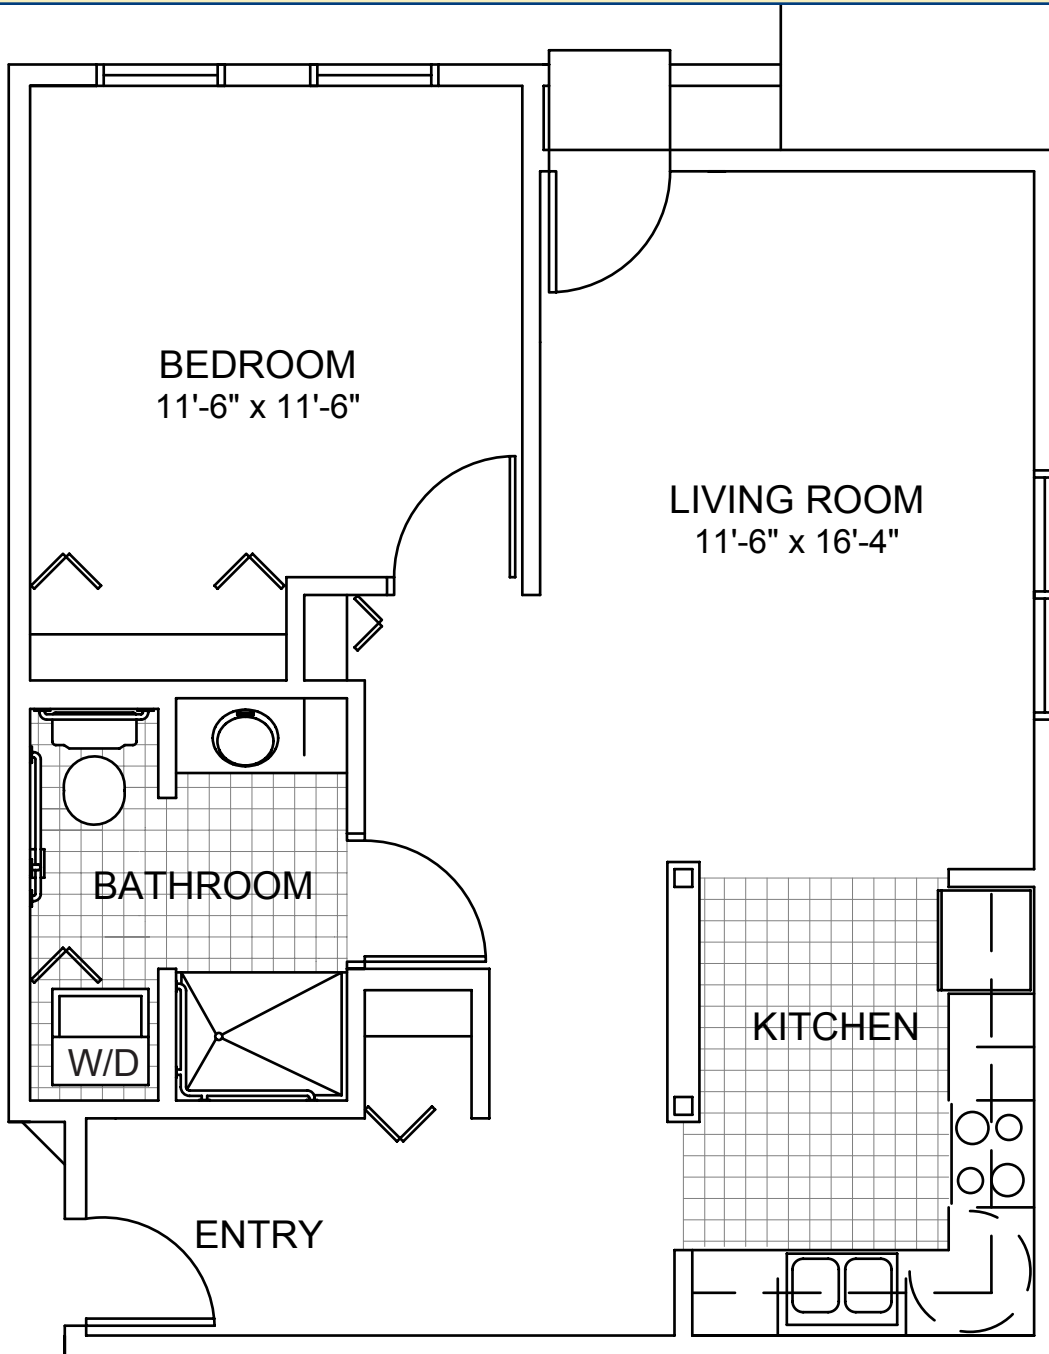

CORNELIA HOUSE

Feronia Collection

FERONIA - STYLE A
ONE BEDROOM - 667 SF
(deck not included in SF calculation)

CORNELIA HOUSE

Feronia Collection

FERONIA - STYLE B
ONE BEDROOM - 703 SF