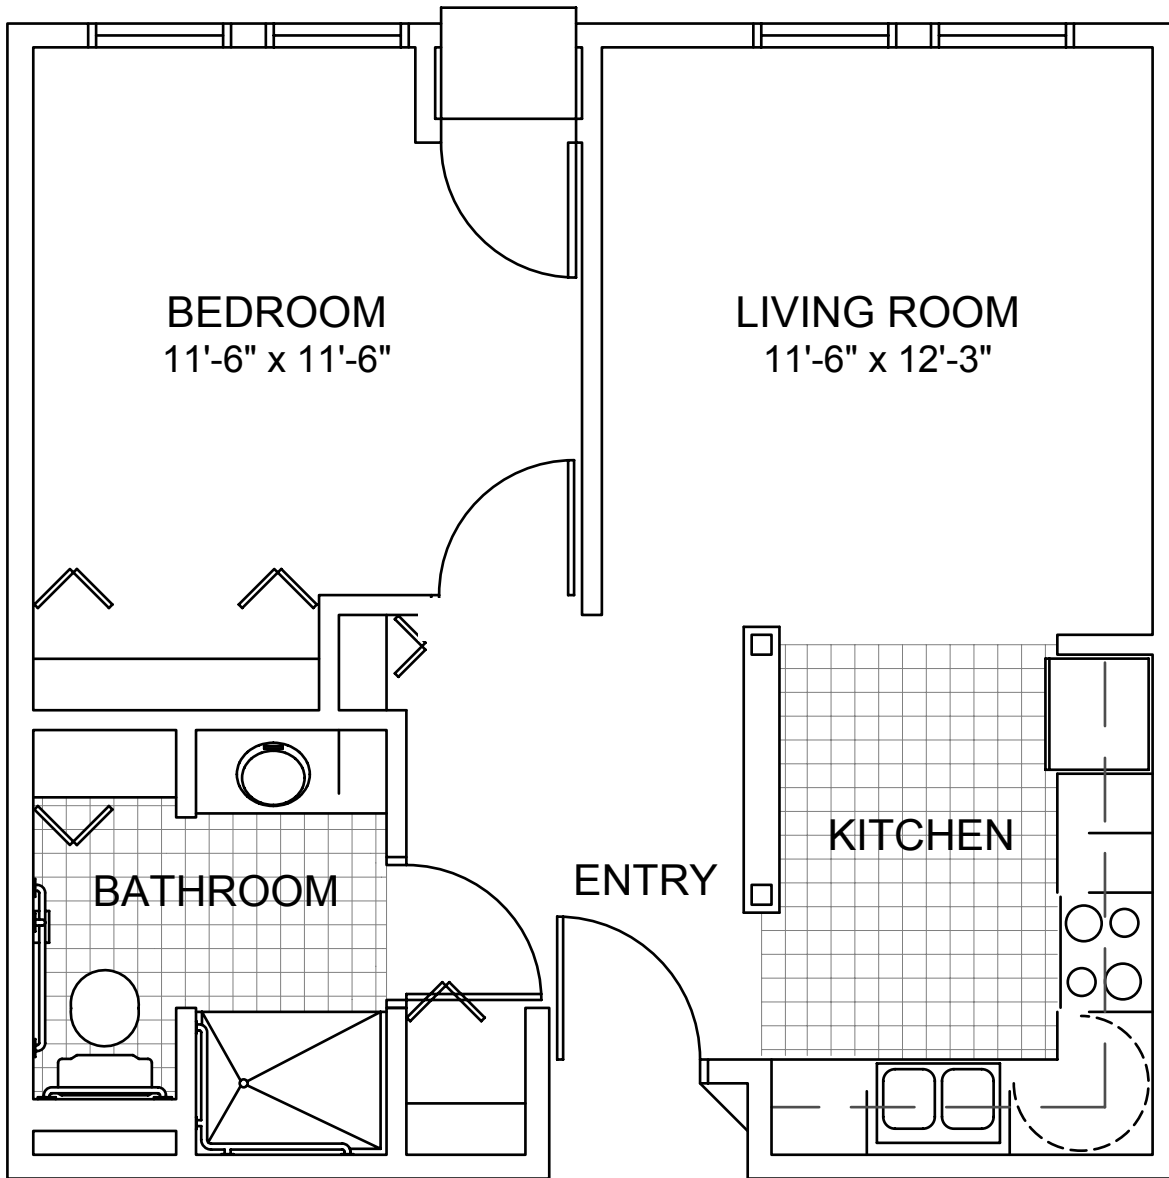

# CORNELIA HOUSE

## University Collection

**UNIVERSITY - STYLE A**  
ONE BEDROOM - 567 SF

## University Collection

**UNIVERSITY - STYLE C**  
ONE BEDROOM - 679 SF

## University Collection

UNIVERSITY - STYLE D  
ONE BEDROOM - 753 SF